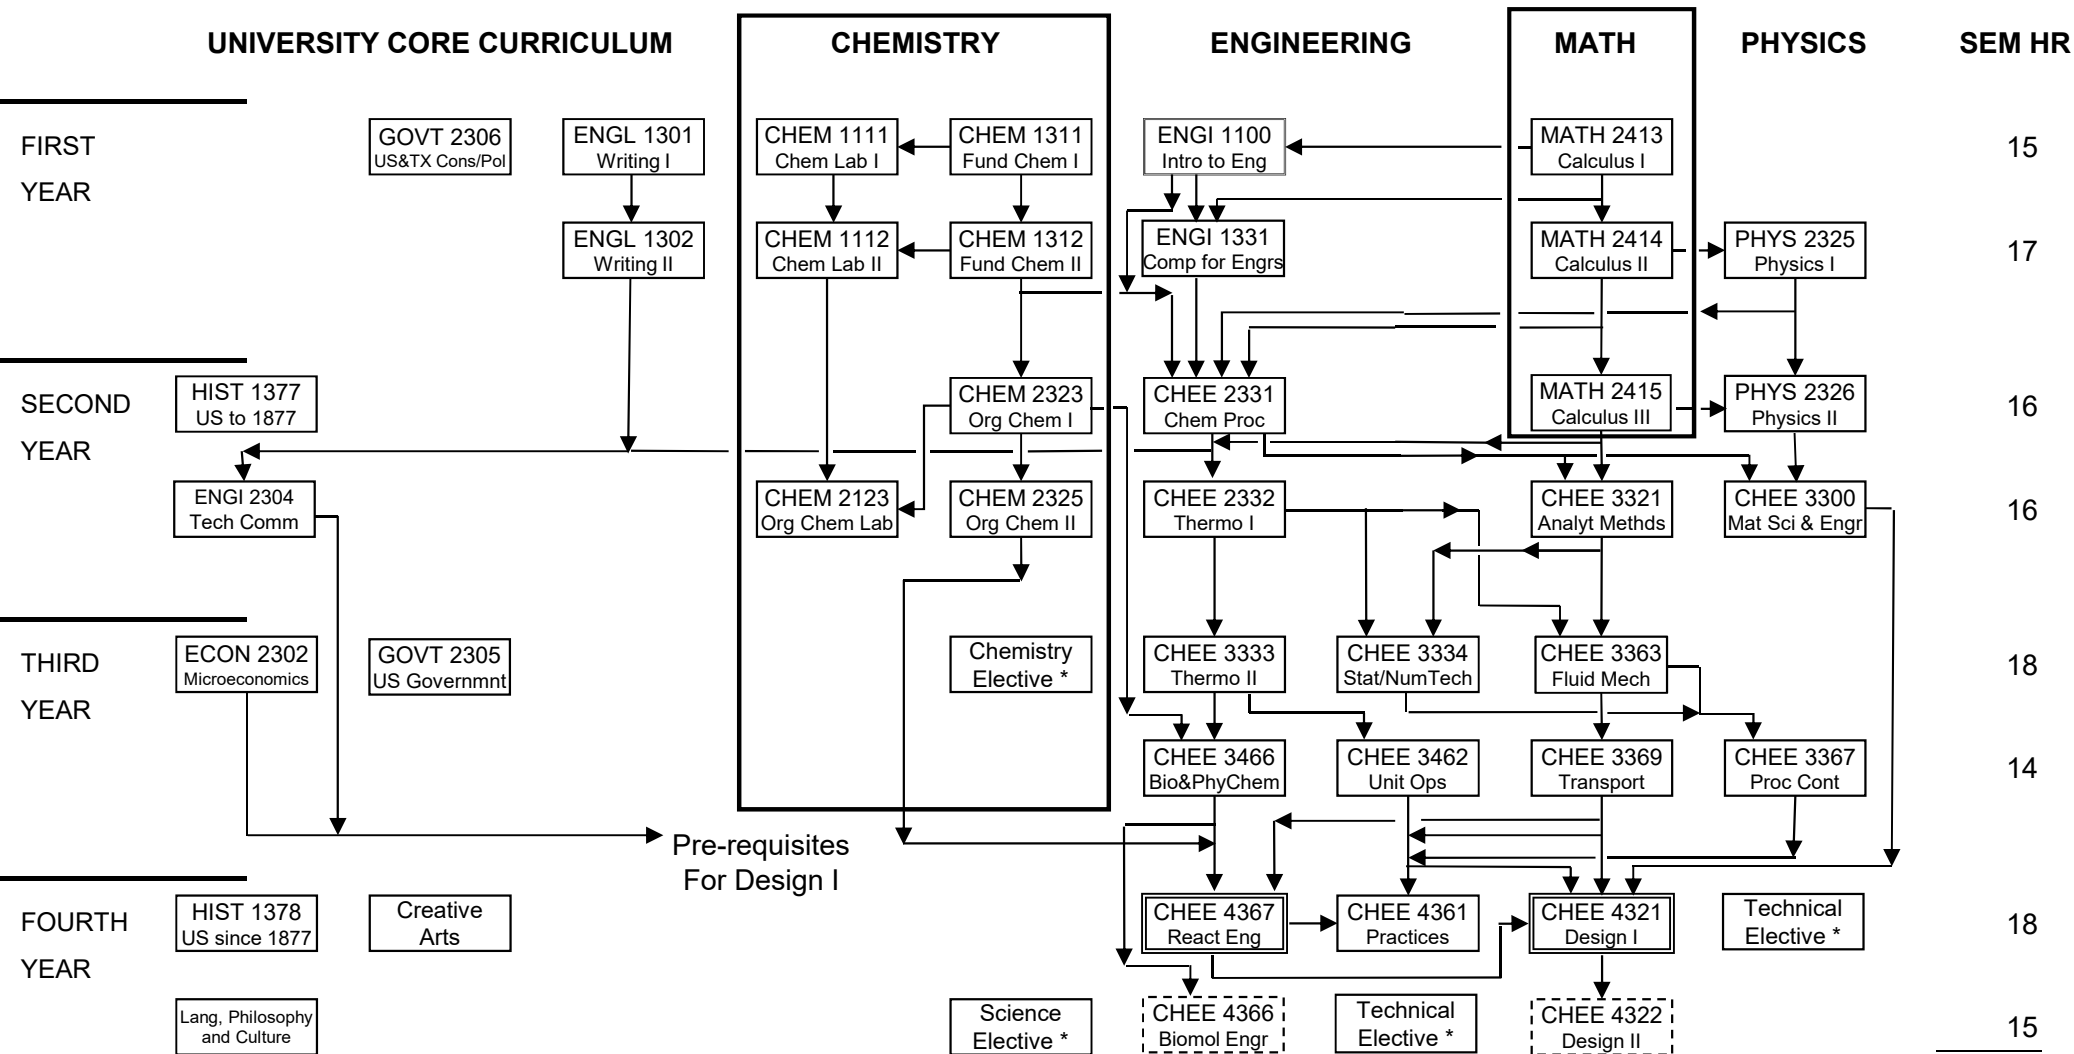

CHEMICAL ENGINEERING CURRICULUM 2021-2022

1. Arrow to top of box means C is a prerequisite for B
2. Arrow to side of box means credit or registration in A at the same time as B

* From approved list published by the department or per approval of the department

- TAUGHT FALL ONLY
- TAUGHT SPRING ONLY
- TAUGHT FALL & SPRING

TOTAL 129

Last Modified
April 2021