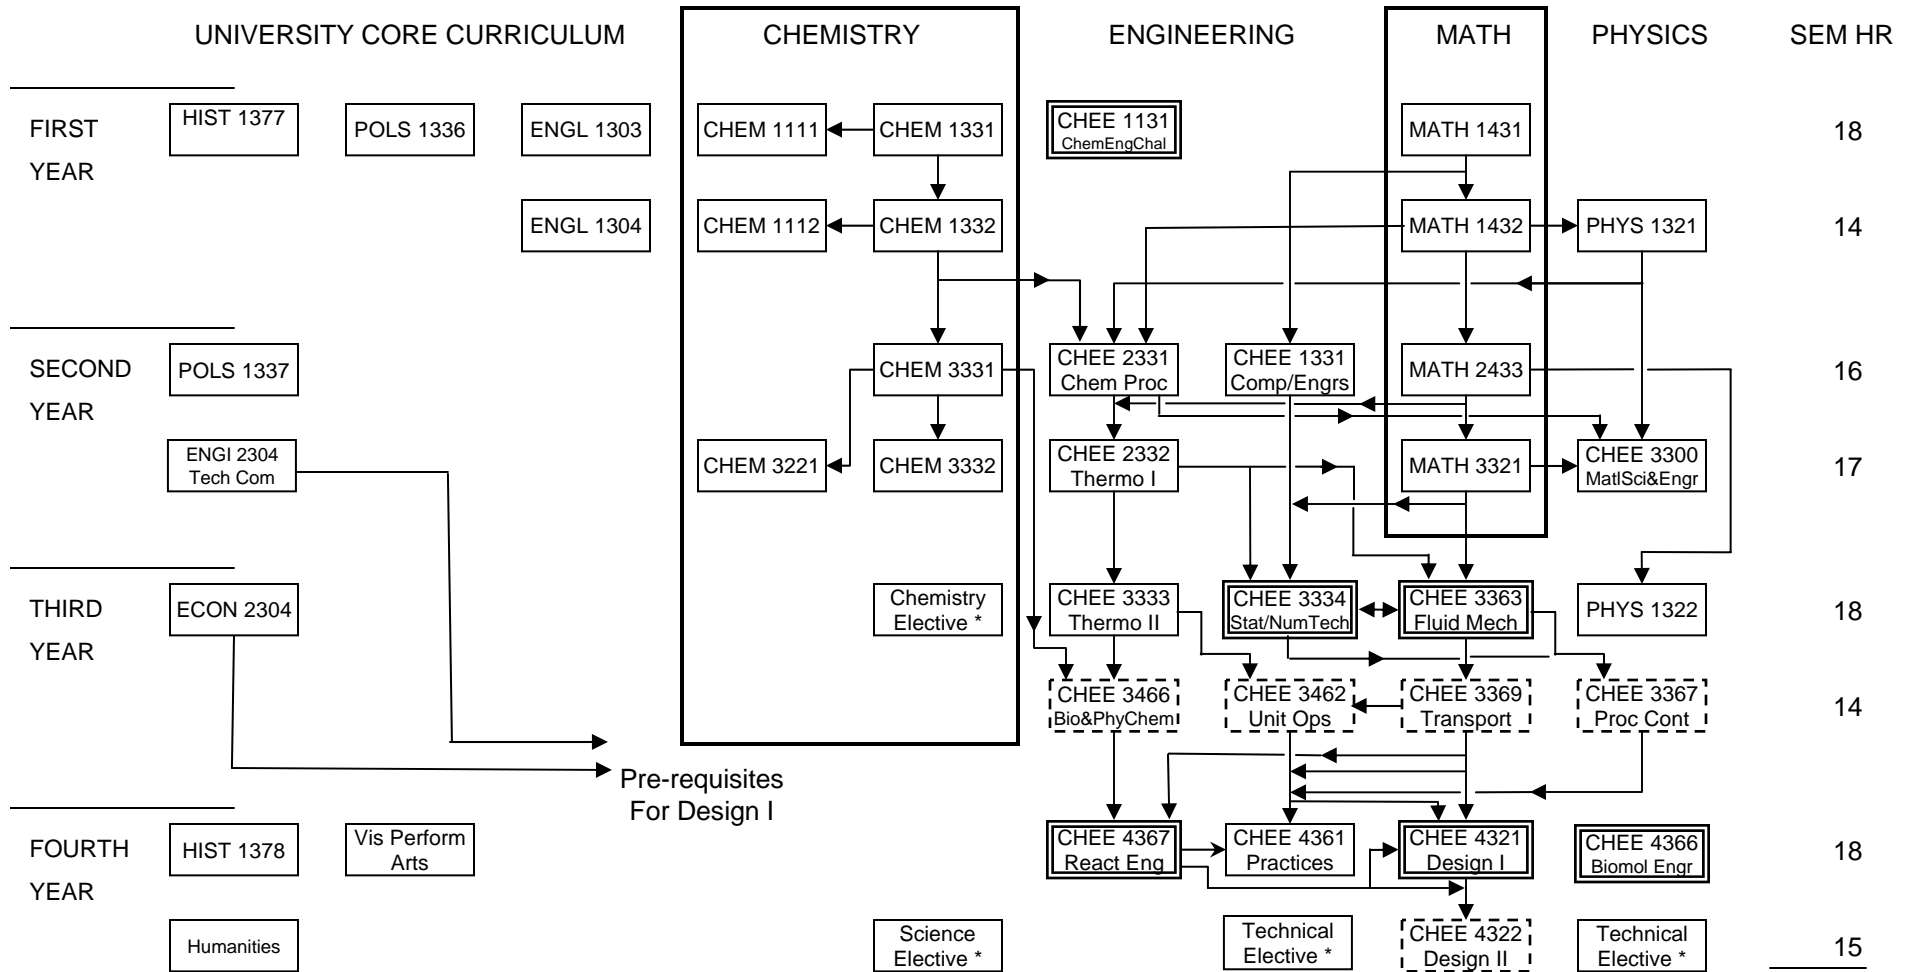

# CHEMICAL ENGINEERING CURRICULUM 2009

TOTAL 130

1. Arrow to top of box means C is a prerequisite for B
2. Arrow to side of box means credit or registration in A at the same time as B

\* From approved list

- TAUGHT FALL ONLY
- TAUGHT SPRING ONLY
- TAUGHT FALL & SPRING